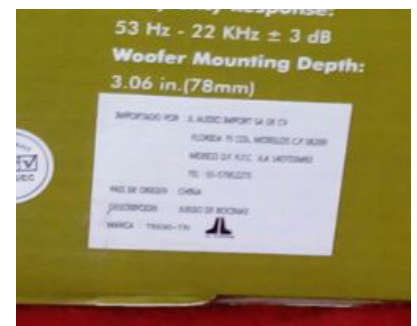

Questions?

Contact **JL Audio Legal Dept** | 10369 N Commerce Pkwy, Miramar, FL 33025 | (954) 443-1100 ext. 2155